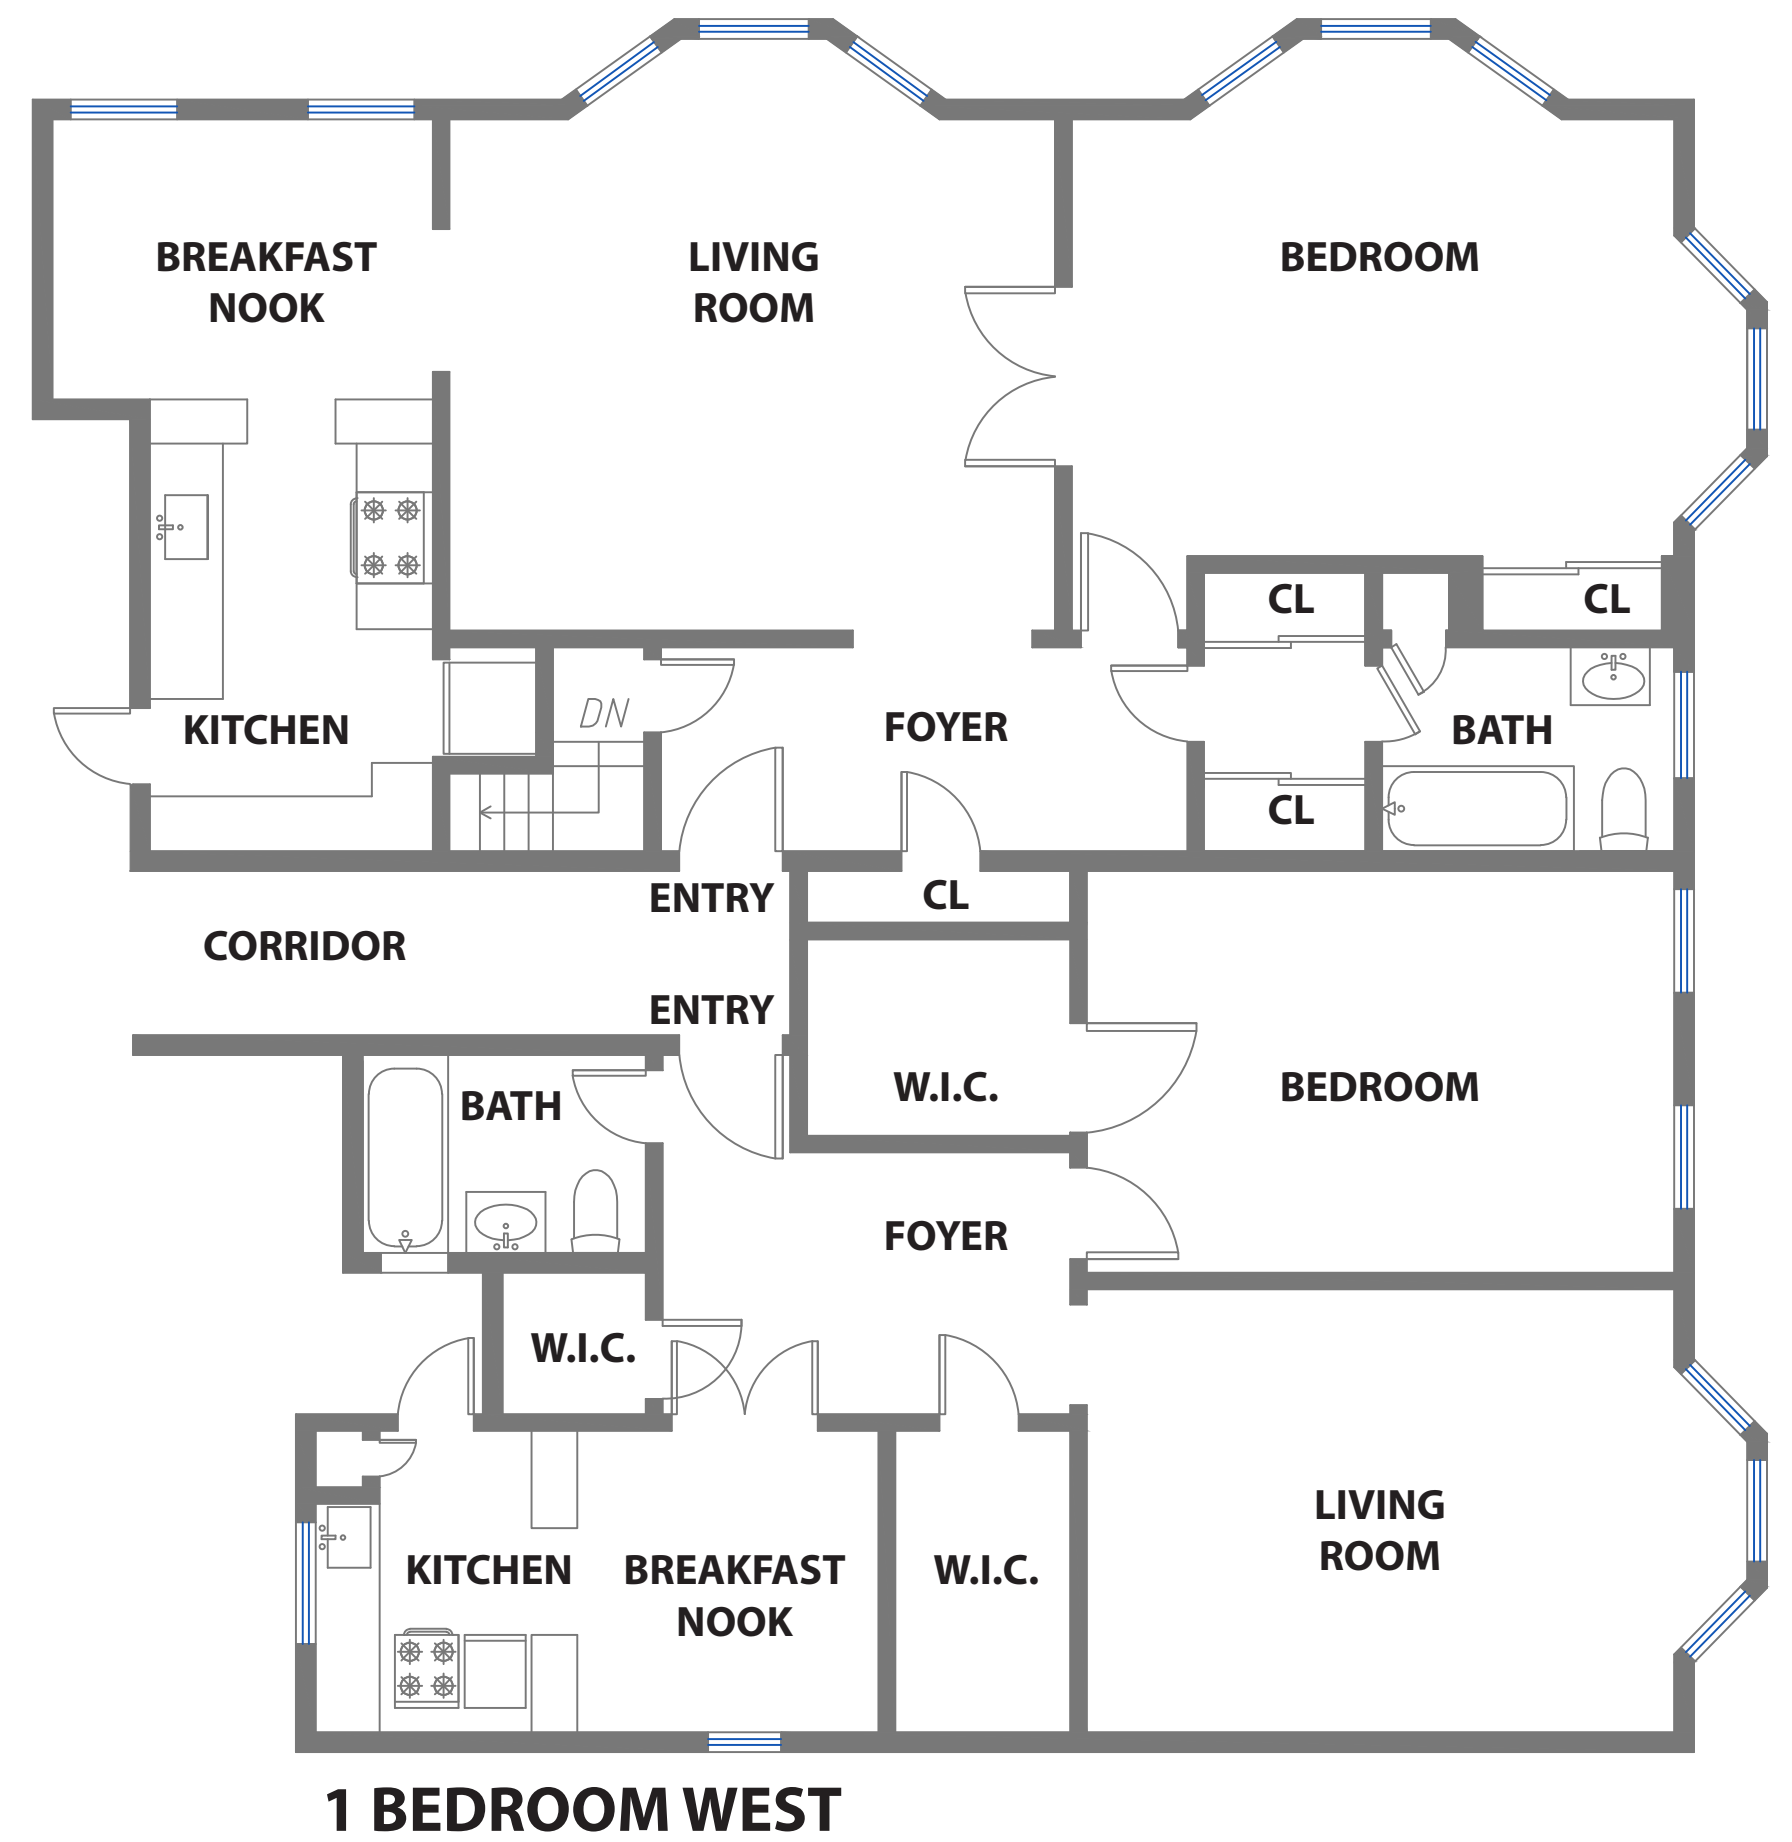

1750 GREENWICH STREET

SAN FRANCISCO, CALIFORNIA

2 BEDROOM EAST

1 BEDROOM EAST

1 BEDROOM WEST